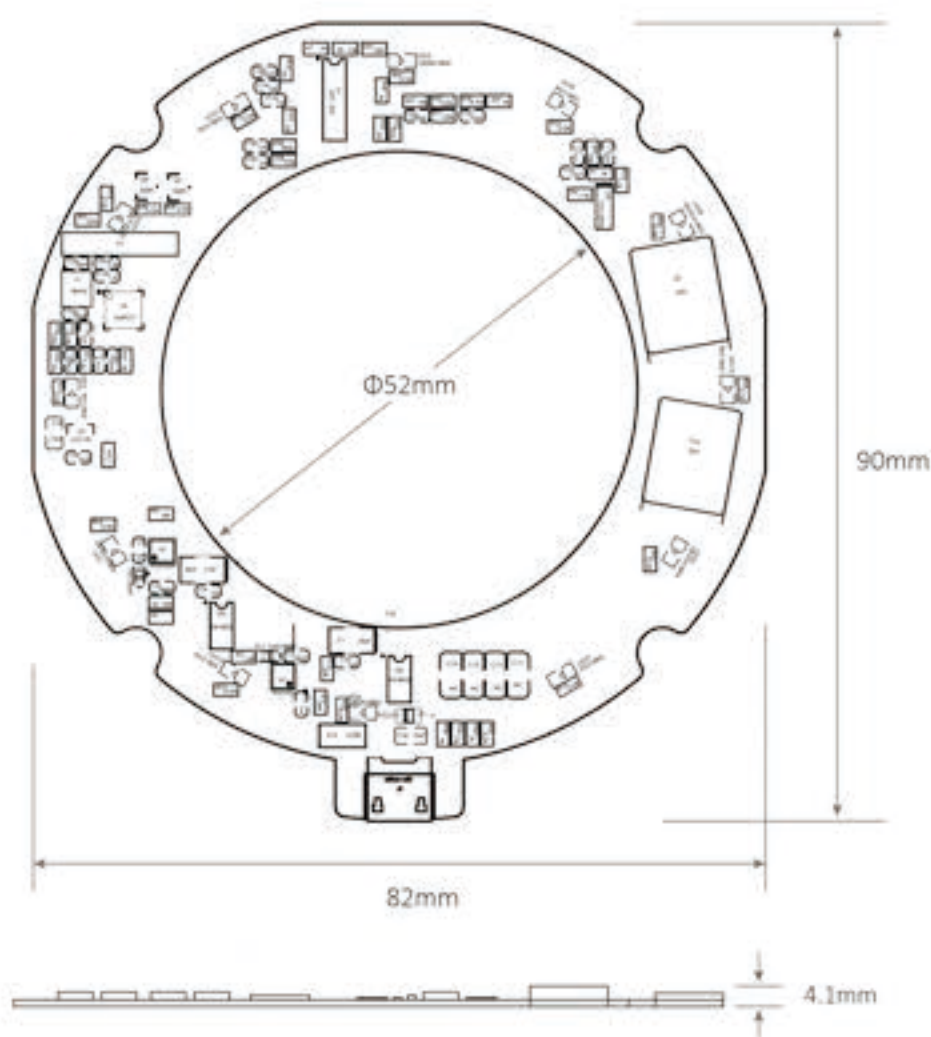

Product name: Qi certified wireless charger

Model no: MW053

Feature: Fast charger with LED indicator

Input: 5V-2A/ 9V-1.67A

Output: 5V-1A/9V-1.2A

Product Size: 99*99*7mm

Product Weight: 59g

Material: ABS

Charging Distance: max 7mm

Charging Efficiency: $\geq 73\%$

Certification: Qi, CE, FCC, ROHS

Color: Black/ White

Packing list

Wireless Charger *1

USB Cable*1

User Manual