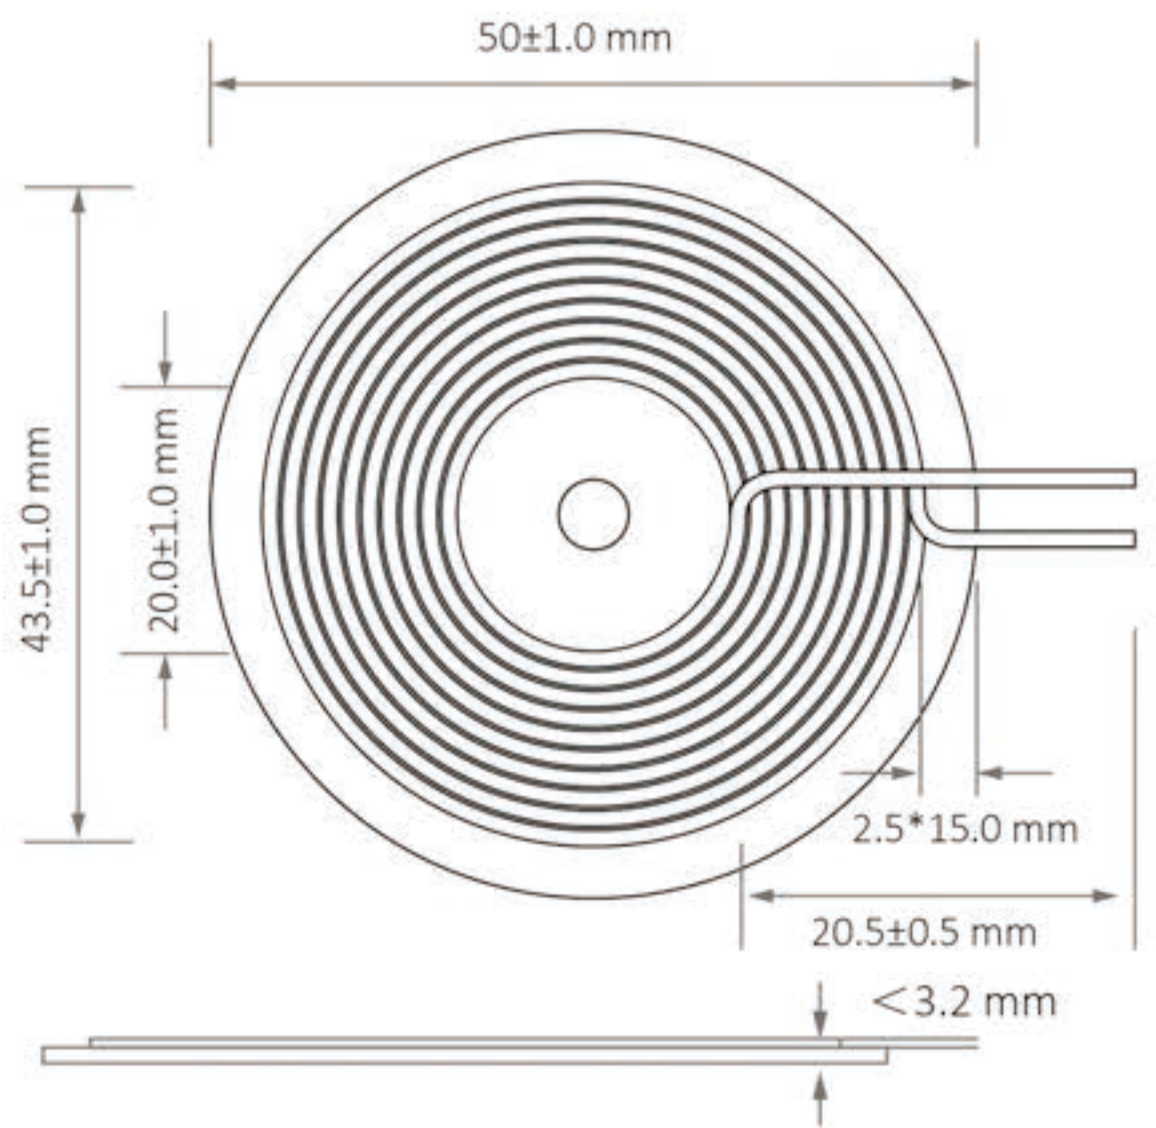

Product name: Qi certified wireless charger

Model no: MW053

Feature: Fast charger with LED indicator

Input: 5V-2A/ 9V-1.67A

Output: 5V-1A/9V-1.2A

Product Size: 99*99*7mm

Product Weight: 59g

Material: ABS

Charging Distance: max 7mm

Charging Efficiency: $\geq 73\%$

Certification: Qi, CE, FCC, ROHS

Color: Black/ White

Packing list

Wireless Charger *1

USB Cable*1

User Manual