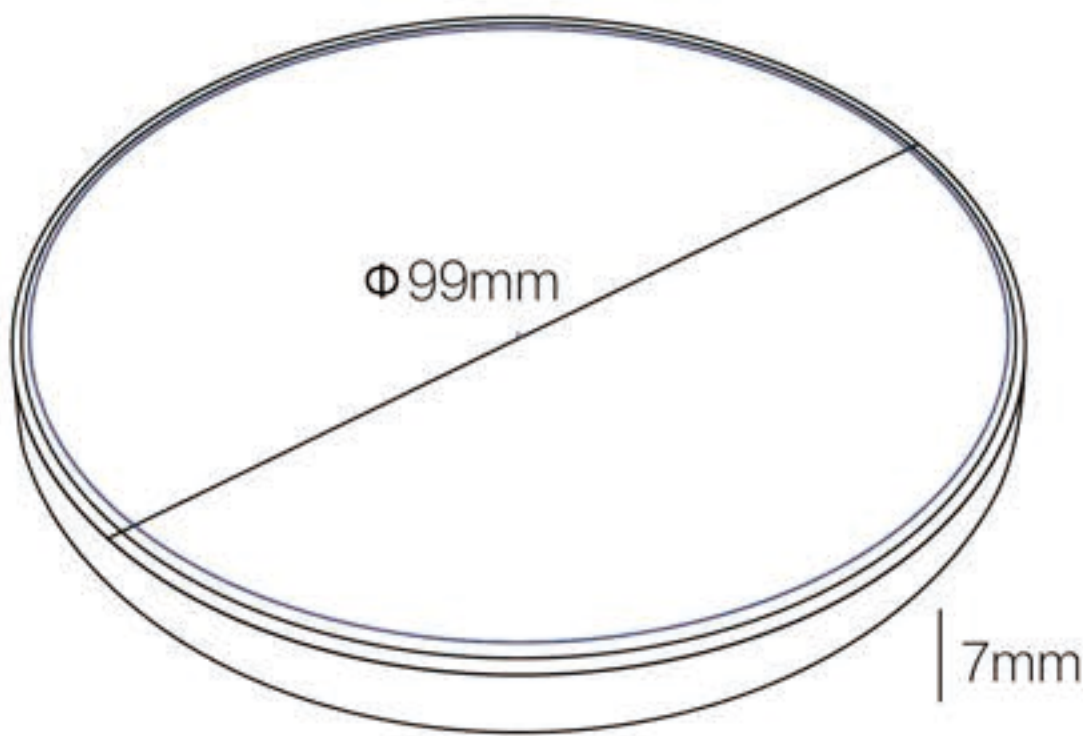

Product name: Qi certified wireless charger

Model no: MW053

Feature: Fast charger with LED indicator

Input: 5V-2A/ 9V-1.67A

Output: 5V-1A/9V-1.2A

Product Size: 99*99*7mm

Product Weight: 59g

Material: ABS

Charging Distance: max 7mm

Charging Efficiency: $\geq 73\%$

Certification: Qi, CE, FCC, ROHS

Color: Black/ White

Packing list

Wireless Charger *1

USB Cable*1

User Manual